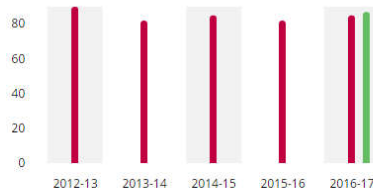

Welcome to Rotary Club Central, the online tool for setting goals and tracking progress. Explore data and trends related to your club's goals on this page, and use the tabs to manage goals, project activities, and more. **Please note: data reported in other Rotary systems and third party vendor systems will be delayed for at least 24 hours.**

Global My Zone My District My Club Group My Club

Rotary Club of Riverhead

Membership Trends

	2012-13	2013-14	2014-15	2015-16	2016-17
July 1	-	-	-	-	-
Achievement	90	82	85	82	85
Goal	0	0	0	0	87

Gender Trends