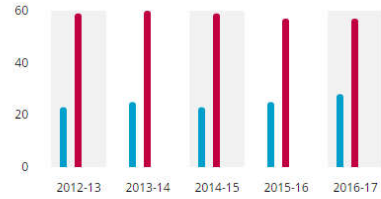

Welcome to Rotary Club Central, the online tool for setting goals and tracking progress. Explore data and trends related to your club's goals on this page, and use the tabs to manage goals, project activities, and more. **Please note: data reported in other Rotary systems and third party vendor systems will be delayed for at least 24 hours.**

Global My Zone My District My Club Group My Club

Rotary Club of Riverhead

Membership Trends

	2012-13	2013-14	2014-15	2015-16	2016-17
July 1	-	-	-	-	-
Achievement	90	82	85	82	85
Goal	0	0	0	0	87

Gender Trends